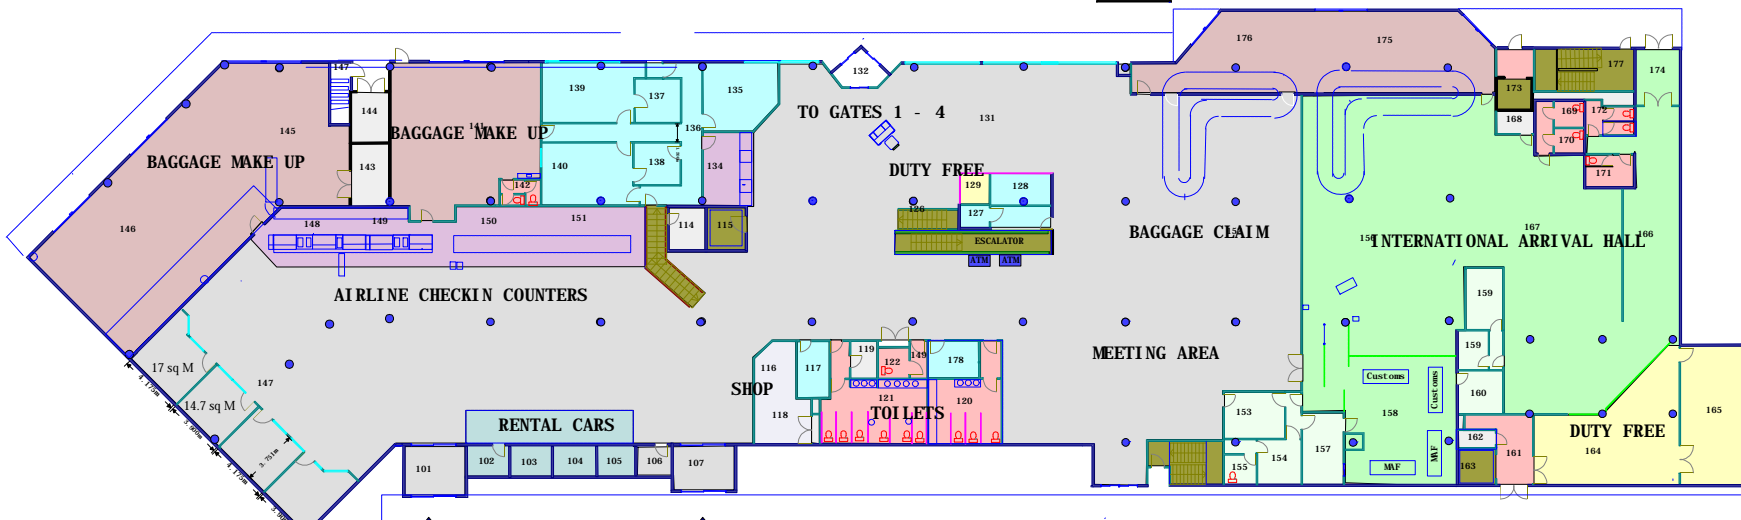

MEZZANINE LEVEL

GATE 4

GATE 3

GATE 2

GATE 1

GATE 5

GROUND FLOOR

 **PALMERSTON NORTH INTERNATIONAL AIRPORT TERMINAL 2000**