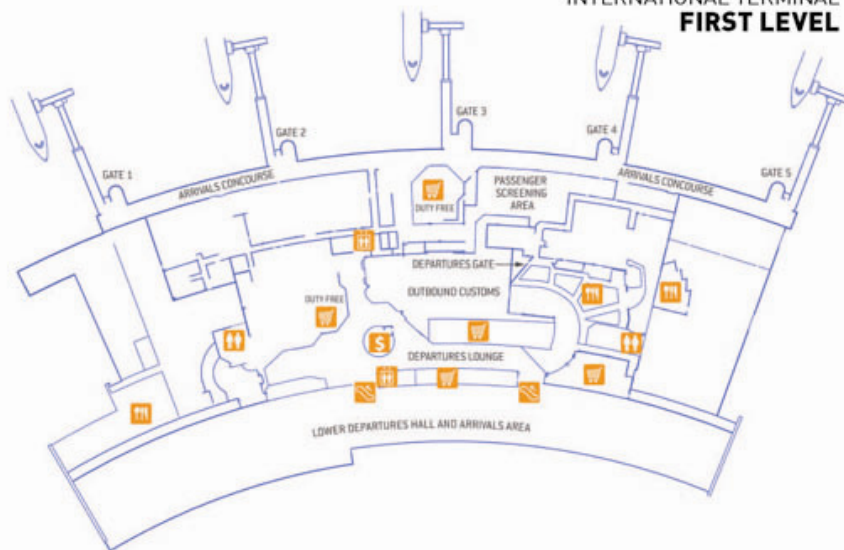

**PERTH
AIRPORT**

INTERNATIONAL TERMINAL

PERTH AIRPORT
INTERNATIONAL TERMINAL
GROUND LEVEL

- Car Rentals
- Information
- Currency Exchange
- Elevator
- Shopping
- Toilets
- Food Outlet
- Escalator
- Transfer Bus
- First Aid

PERTH AIRPORT
INTERNATIONAL TERMINAL
FIRST LEVEL

PERTH AIRPORT
INTERNATIONAL TERMINAL
SECOND LEVEL

INTERNATIONAL TERMINAL RETAIL OUTLETS

AIRPORT FINE FOODS Level 1*

AROMAS CAFÉ Level 1

AUSTRALIAN GEMS & JEWELLERY Level 1 & Level 2*

AUSTRALIAN WAY Level 1 & Level 2*

BLD (BREAKFAST LUNCH & DINNER) Level 1

DOMÉ CAFÉ Level 1

EAGLE BOYS Level 2*

FIRST TAX AND DUTY FREE Level 1 & Level 2*

FRESHWATER ALE HOUSE Level 1

MATTRESS BLUE Ground Floor

NEWSLINK Level 1 & Level 2*

PURELY AUSTRALIAN Level 1 & Level 2*

PURELY MERINO Level 1

RED ROOSTER Level 1

RIP CURL Level 1 & Level 2*

ROLLING LUGGAGE Level 1

SMARTE CARTE BAGGAGE WRAP Ground Floor

SMARTE CARTE XS BAGGAGE Ground Floor

SUNGLASS HUT Level 1

TAKE ME WITH YOU Level 2*

THE BAR Level 2*

TRAVELEX Ground Floor, Level 1 & Level 2*

VELLUTO ESPRESSO BAR Level 2*

VIRGIN MUSIC Level 2 & Level 3*

VODAFONE Ground Floor

*Access only to travelling passengers