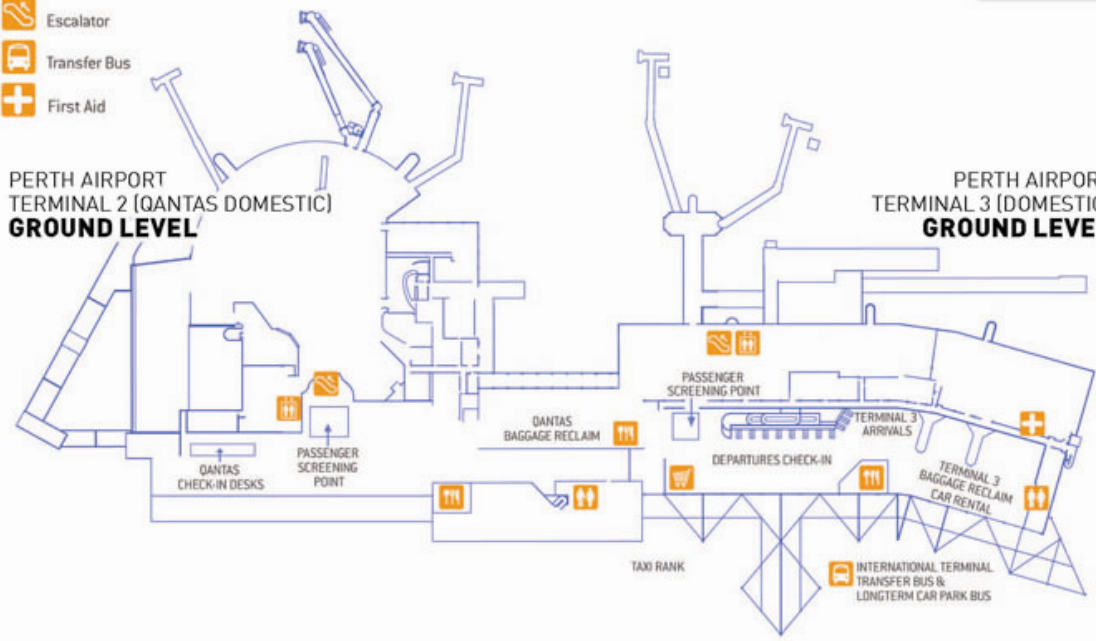

SUNGLASS HUT Level 1

TAKE ME WITH YOU Level 2*

THE BAR Level 2*

TRAVELEX Ground Floor, Level 1 & Level 2*

VELLUTO ESPRESSO BAR Level 2*

VIRGIN MUSIC Level 2 & Level 3*

VODAFONE Ground Floor

*Access only to travelling passengers

PERTH AIRPORT

TERMINAL 2 & TERMINAL 3

- Elevator
- Shopping
- Toilets
- Food Outlet
- Escalator
- Transfer Bus
- First Aid

- TERMINAL 3
- RETAIL OUTLETS
- AUSTRALIAN WAY Level 1
- DOMÉ CAFÉ Ground Floor
- FRESH CONNECTIONS Level 1
- HUB Ground Floor
- HUDSONS COFFEE COMPANY Ground Floor
- NEW ORBIT INN Level 1
- NEWSLINK Level 1
- O'S Forecourt
- RELAY Ground Floor

PERTH AIRPORT
TERMINAL 2 (QANTAS DOMESTIC)
GROUND LEVEL

PERTH AIRPORT
TERMINAL 3 (DOMESTIC)
GROUND LEVEL

PERTH AIRPORT
TERMINAL 2 (QANTAS DOMESTIC)
LEVEL ONE

PERTH AIRPORT
TERMINAL 3 (DOMESTIC)
LEVEL ONE