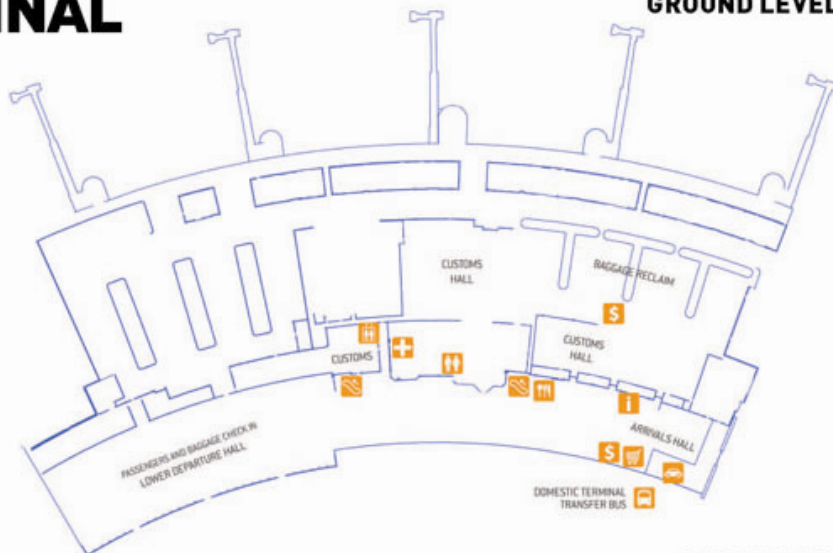

**PERTH
AIRPORT**

INTERNATIONAL TERMINAL

PERTH AIRPORT
INTERNATIONAL TERMINAL
GROUND LEVEL

- Car Rentals
- Information
- Currency Exchange
- Elevator
- Shopping
- Toilets
- Food Outlet
- Escalator
- Transfer Bus
- First Aid

AUSTRALIAN WAY Level 1 & Level 2*

BLD (BREAKFAST LUNCH & DINNER) Level 1

DOMÉ CAFÉ Level 1

EAGLE BOYS Level 2*

FIRST TAX AND DUTY FREE Level 1 & Level 2*

FRESHWATER ALE HOUSE Level 1

MATTRESS BLUE Ground Floor

SUNGLASS HUT Level 1

TAKE ME WITH YOU Level 2*

THE BAR Level 2*

TRAVELEX Ground Floor, Level 1 & Level 2*

VELLUTO ESPRESSO BAR Level 2*

VIRGIN MUSIC Level 2 & Level 3*

VODAFONE Ground Floor

*Access only to travelling passengers

PERTH AIRPORT

TERMINAL 2 & TERMINAL 3

- Elevator
- Shopping
- Toilets
- Food Outlet
- Escalator
- Transfer Bus
- First Aid

- TERMINAL 3
- RETAIL OUTLETS
- AUSTRALIAN WAY Level 1
- DOMÉ CAFÉ Ground Floor
- FRESH CONNECTIONS Level 1
- HUB Ground Floor
- HUDSONS COFFEE COMPANY Ground Floor
- NEW ORBIT INN Level 1
- NEWSLINK Level 1
- O'S Forecourt
- RELAY Ground Floor