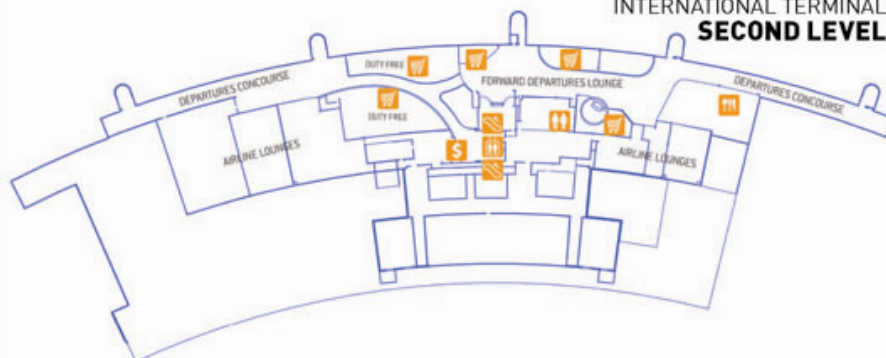

PERTH AIRPORT
INTERNATIONAL TERMINAL
SECOND LEVEL