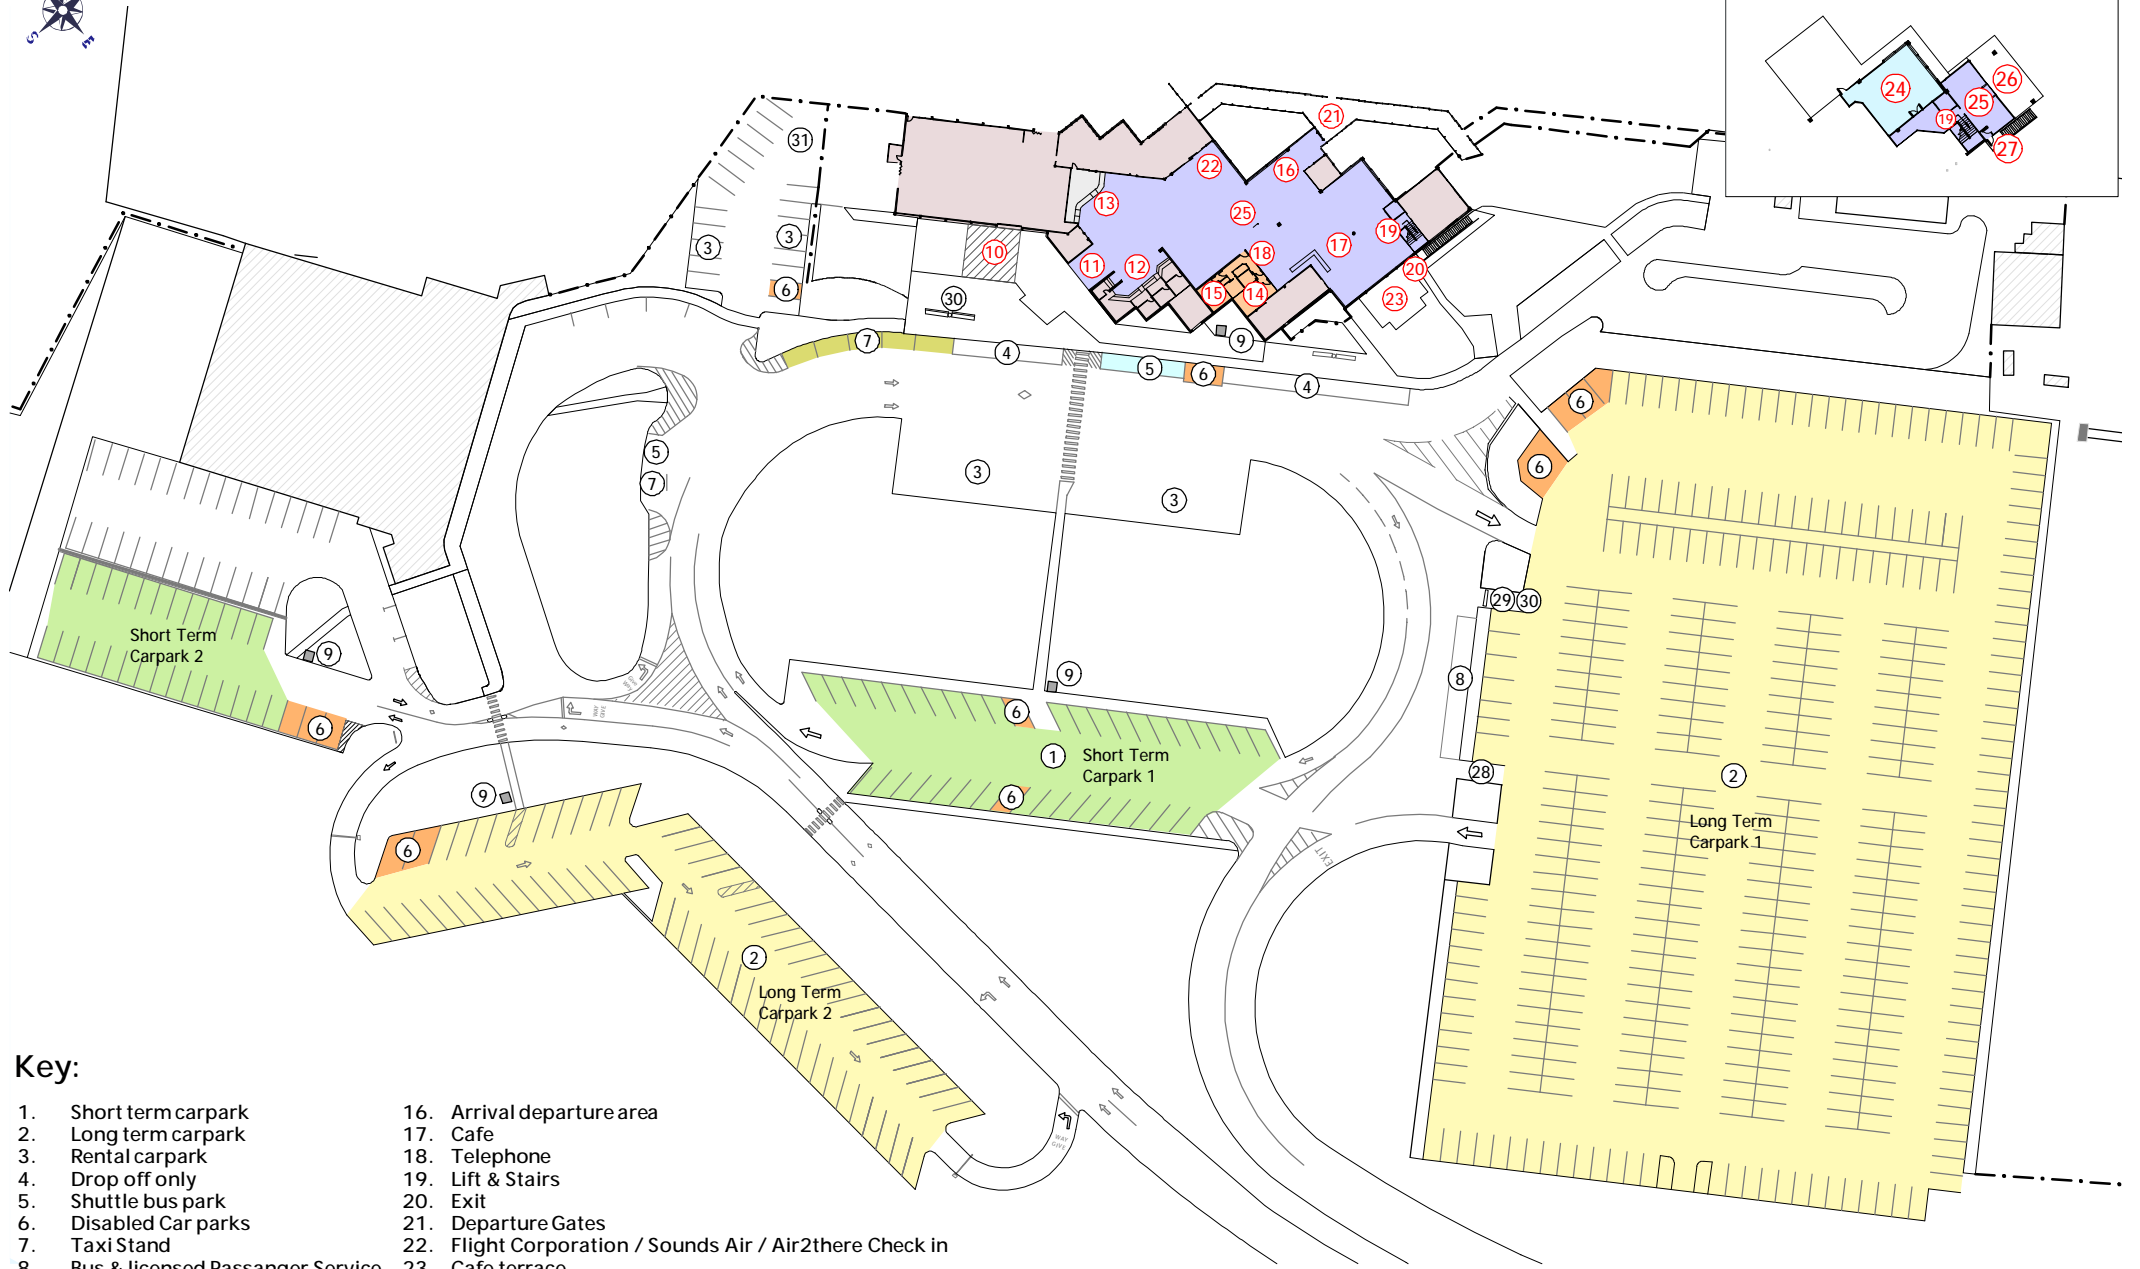

Nelson Airport First Floor Layout

**Key:**

- |                                     |  |
|-------------------------------------|--|
| 1. Short term carpark               | 16. Arrival departure area                               |
| 2. Long term carpark                | 17. Cafe   |
| 3. Rental carpark                   | 18. Telephone  |
| 4. Drop off only                    | 19. Lift & Stairs  |
| 5. Shuttle bus park                 | 20. Exit   |
| 6. Disabled Car parks               | 21. Departure Gates                                      |
| 7. Taxi Stand                       | 22. Flight Corporation / Sounds Air / Air2there Check in |
| 8. Bus & licensed Passanger Service | 23. Cafe terrace   |
| 9. Pay & Display                    | 24. Koru lounge  |
| 10. Luggage claim                   | 25. Public lounge  |
| 11. Main Entrance / Exit            | 26. Observatory deck                                     |
| 12. Car rentals                     | 27. Exit   |
| 13. Air New Zealand check in        | 28. Motorcycle Park                                      |
| 14. Mens toilet                     | 29. Cycle Stand  |
| 15. Ladies toilet                   | 30. Trolley Stand  |
|                                     | 31. Terminal Service Park                                |